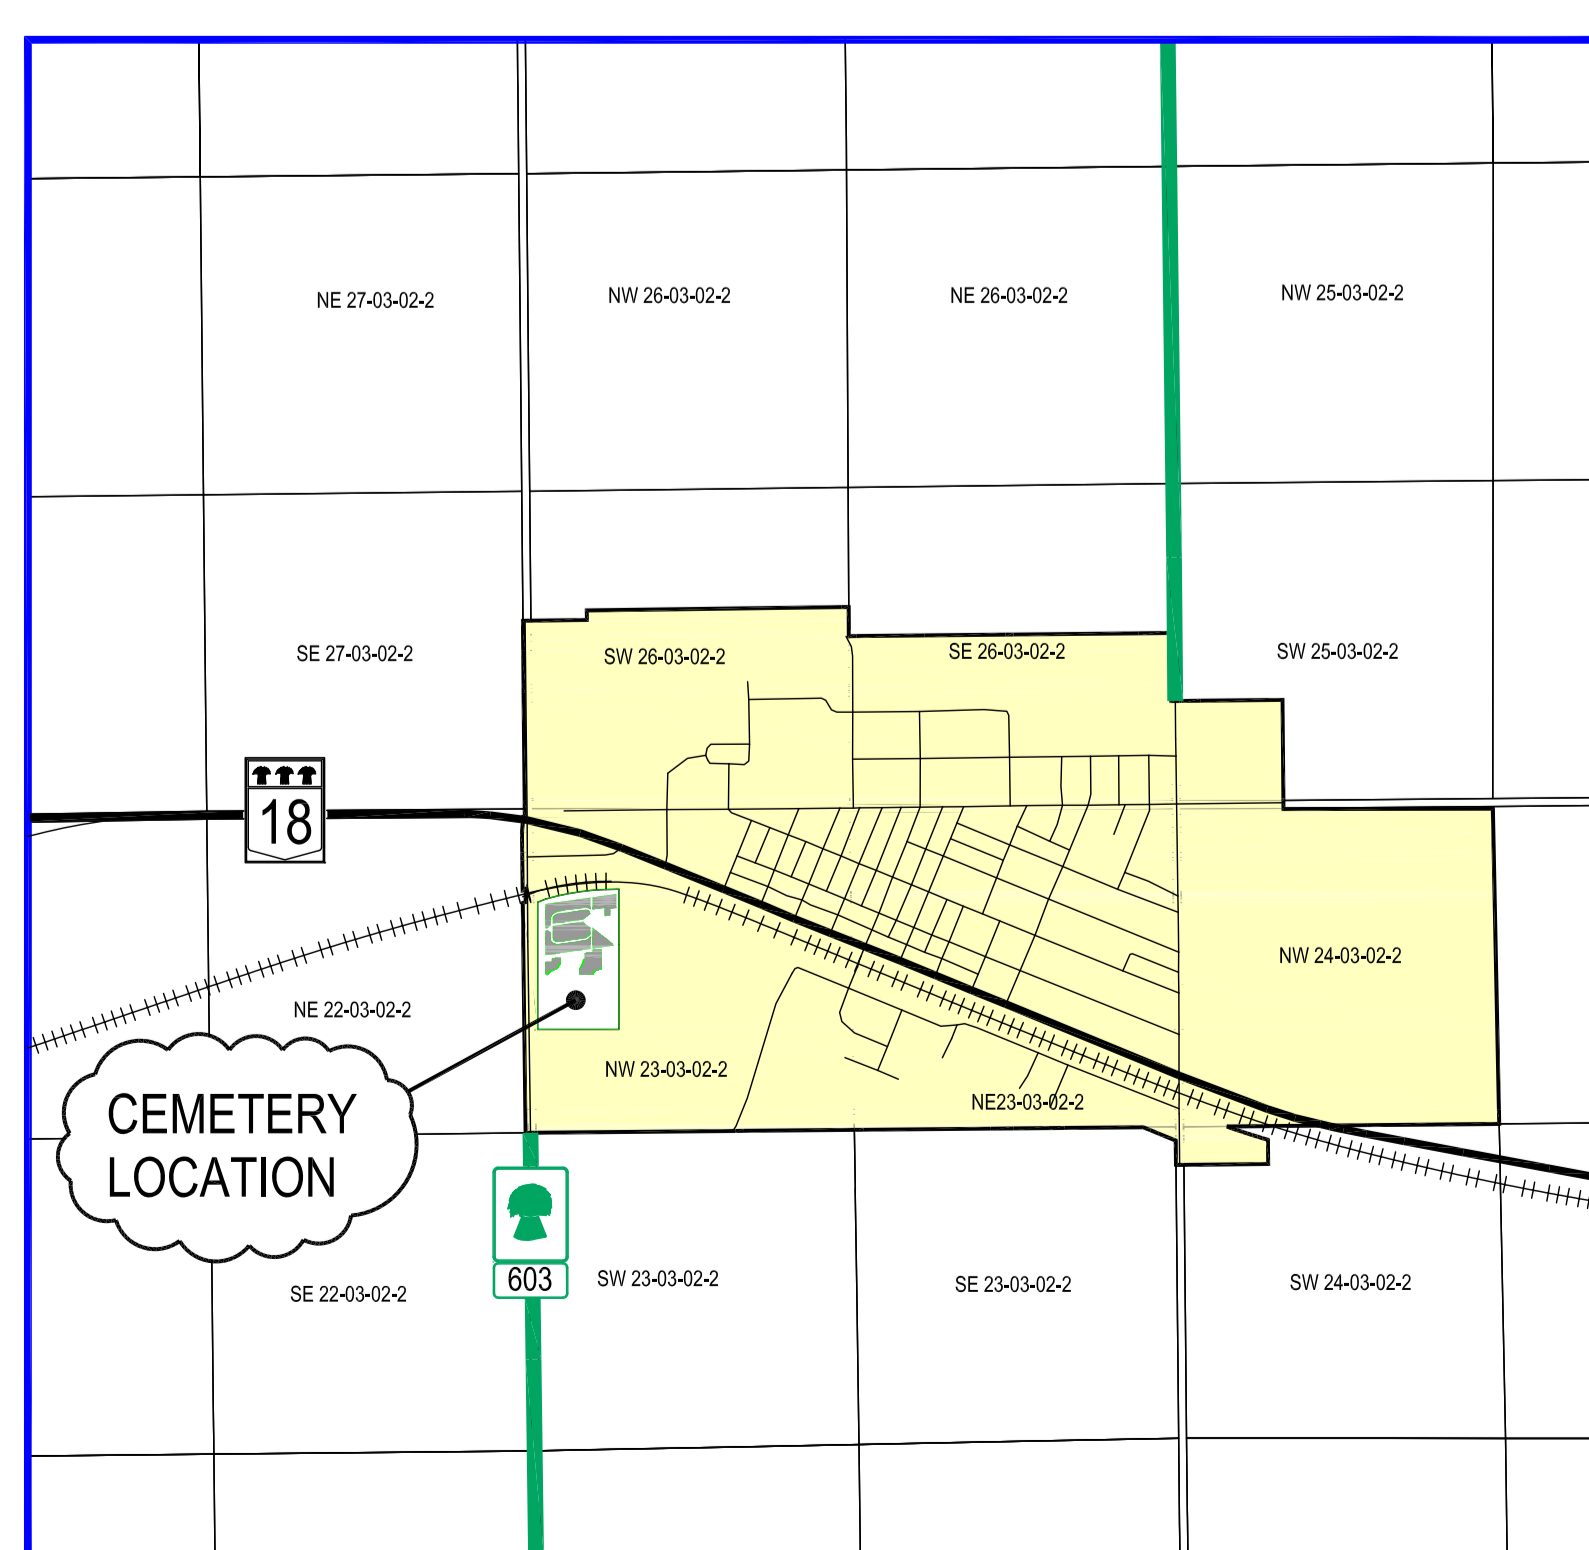

KEY PLAN

PRAIRIE MAPPING SERVICES
Box 75, Theodore SK S0A 4C0
Phone (306) 647-2350
Website www.prairiemapping.com
Specializing in G.I.S. Mapping Applications